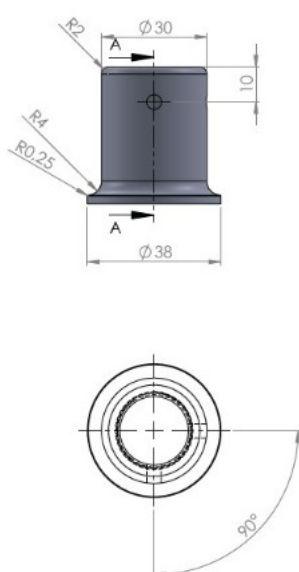

PRODUCT SHEET

Description:

Bar To Wall Bracket, F/ø19mm Tube, Flat Back, Brushed Brass

Item number:

15.26.100-5

Units	Box	Carton	HS Code	Barcode
Pcs.	1	100	8302419000	
				5704866512220

Hex 2,5 mm. - din914 M5x5 - flat point