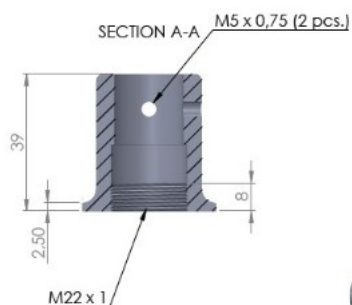

PRODUCT SHEET

Description:

Bar To Wall Bracket, F/ø19mm Tube, Flat Back, Brushed Brass

Item number:

15.26.100-5

Units	Box	Carton	HS Code	Barcode
Pcs.	1	100	8302419000	
				5704866512220

Hex 2,5 mm. - din914 M5x5 - flat point